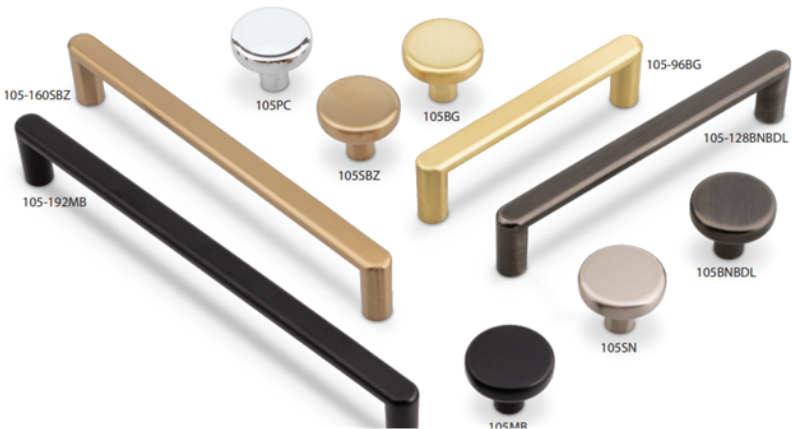

Saddle Hickory
Shaker

— UPGRADE TO CUSTOM CABINETS

BWARTISAN
HOMES

ELEMENTS®
by Hardware Resources

Brenton

Asher

CABINET HARDWARE

BWARTISAN
HOMES

Gibson

Hadly

US Patent #
D833,249; D833,252

CABINET HARDWARE

BWARTISAN
HOMES

Knox

ELEMENTS[®]
by Hardware Resources

Hammond