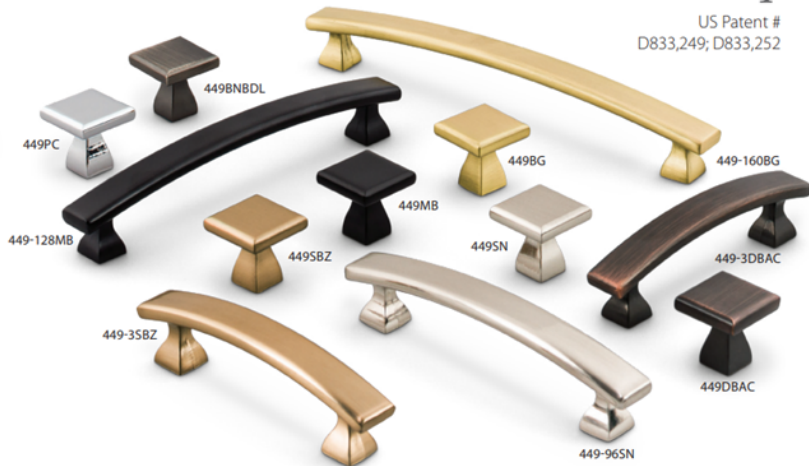

Hadly

US Patent #
D833,249; D833,252