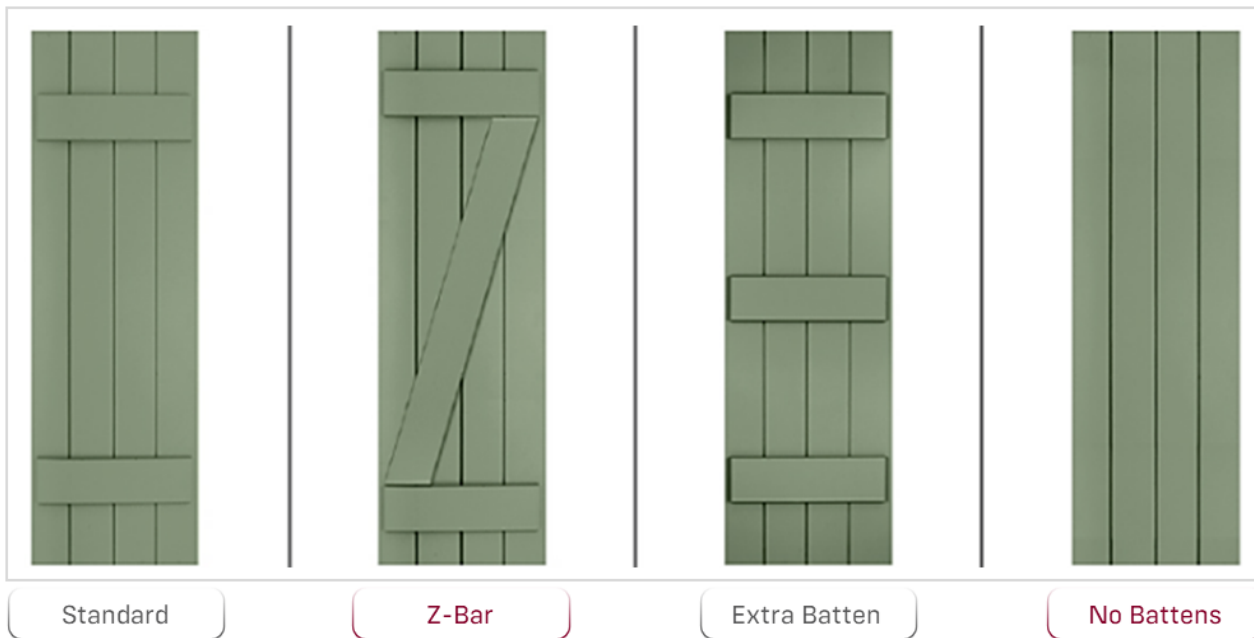

— SHUTTERS

CHOICE OF STYLE & PPG PAINT COLOR

BWARTISAN
HOMES