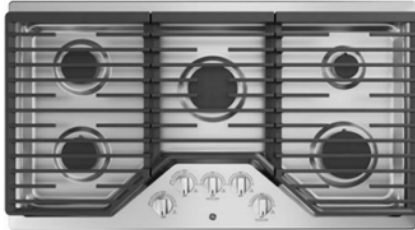

AK8400S

Zephyr Insert with Custom Hood

JGP5036SLSS

GE® 36" Built-In Gas Cooktop