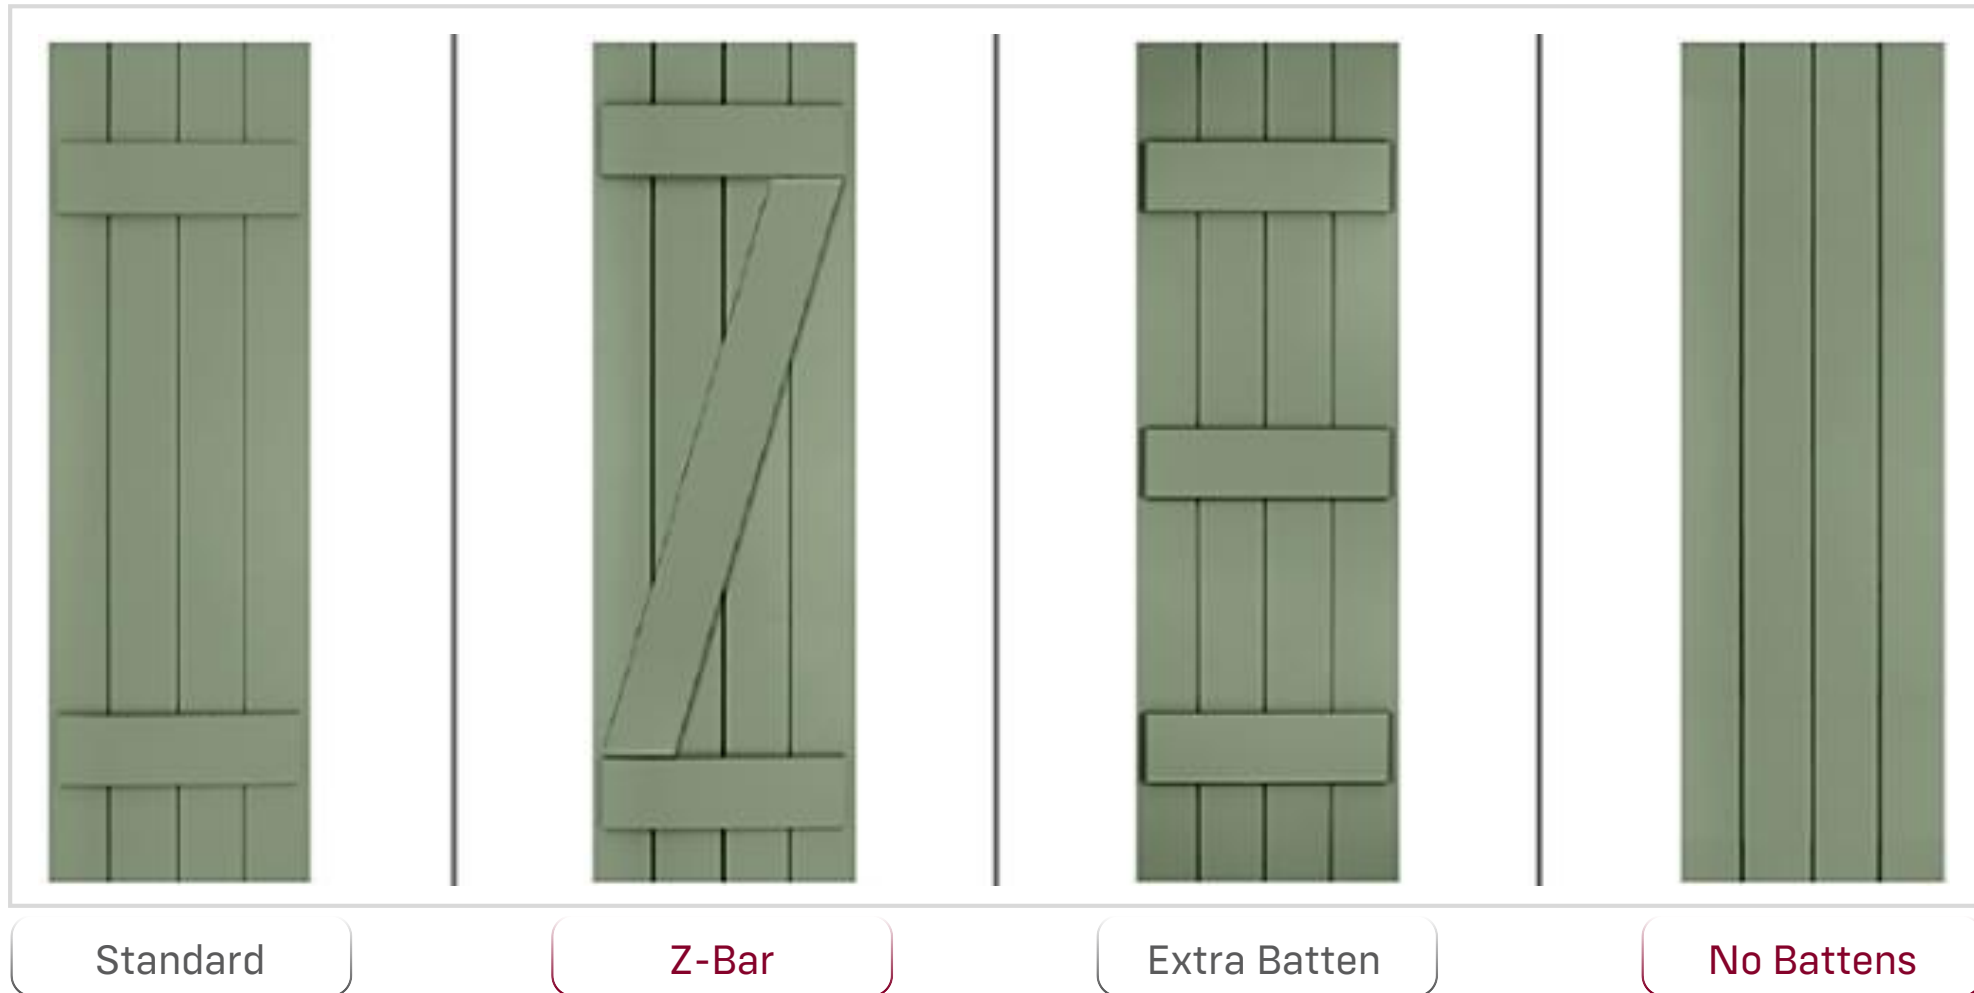

— SHUTTERS

CHOICE OF STYLE & PPG PAINT COLOR