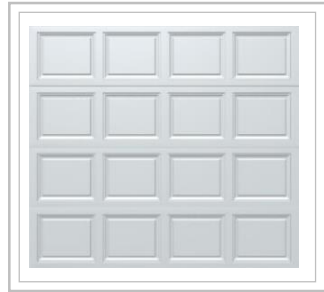

GARAGE DOOR

Colonial